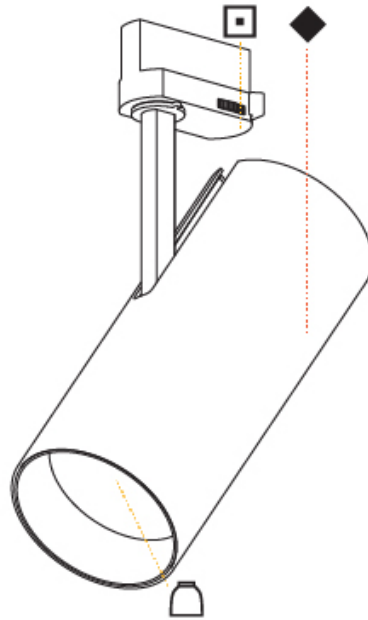

IMAGINE 90 TRACK

A3T045-

PROJECT
TYPE
SPECIFIER
QUANTITY
DATE

A