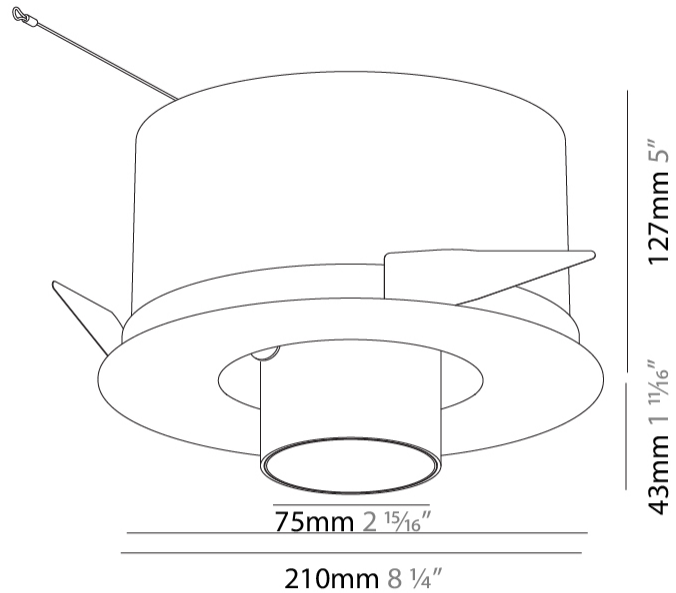

PHYSICAL

Shape: Round
Diameter (mm): 210
Diameter (in): 8 1/4
Height (mm): 170
Height (in): 6 11/16
Ceiling Thickness (mm): 10 / 12.5 / 15
Ceiling Thickness (in): 3/8 or 1/2 or 9/16
Min. Recessing Depth (mm): 140
Min. Recessing Depth (in): 5 1/2
Light Distribution: Adjustable / Indirect
Weight (kg): 1.4
Weight (lbs): 3.09
Fixture Finish: SSR / BKV / CWI / CRY / HAB / UFT / ITA / RUA / FTG / MYG / LOD / PUS / FRO / FUP / KIA / POP / BLS / SPG / MEY / GOH / GUM / CHC / COM / ABZ / JAG / OBR / MOS / ROR
Fixture Material: Aluminum Die Cast
Cut-out Measurements: D. - 195mm / 7 11/16"

ELECTRICAL

Lamp Type: LED (Zhaga Standard)
Input Wattage (W): 19
Total Output Wattage (W): 17.3
Dimming: Tri-Mode (Non-Dimming and Phase Dimming (120Vac only) and 0-10V Dimming)
Driver Included: No
Driver Location: Recessed Housing
Driver Type: Constant Current - Universal
Input Voltage (V): 120 - 277
Constant Current (MA): 500

LED

Number of LEDs: 1
Color Temperature (°K): 2700 / 3000 / 3500 / 4000
Max. Delivered Lumen (lm): 1460 / 1521 / 1623 / 1656
Nominal Lumen (lm): 2160 / 2250 / 2401 / 2450
CRI: >90 CRI
Lamp Life (hrs): 50000

OPTICAL

Reflector°: 16 / 32
Optic°: Lens Pack - No Lens / Linear Spread Lens / Honeycomb / Spread Lens
Adjustability: Rotational 355°; Tilt 45°

RATINGS AND CERTIFICATIONS

Certified By: Certified for North American Standards
IP rating: IP20