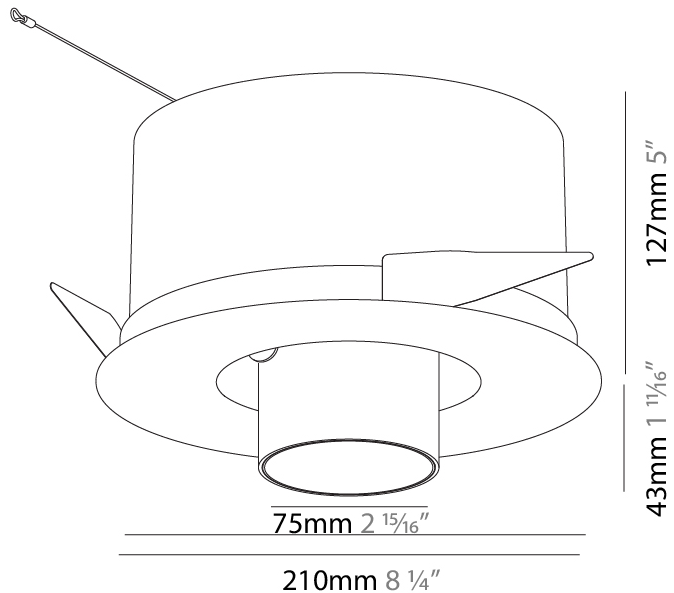

PHYSICAL

Shape: Round
Diameter (mm): 210
Diameter (in): 8 1/4
Height (mm): 170
Height (in): 6 11/16
Ceiling Thickness (mm): 10 / 12.5 / 15
Ceiling Thickness (in): 3/8 or 1/2 or 9/16
Min. Recessing Depth (mm): 140
Min. Recessing Depth (in): 5 1/2
Light Distribution: Adjustable / Indirect
Weight (kg): 1.4
Weight (lbs): 3.09
Fixture Finish: SSR / BKV / CWI / CRY / HAB / UFT / ITA / RUA / FTG / MYG / LOD / PUS / FRO / FUP / KIA / POP / BLS / SPG / MEY / GOH / GUM / CHC / COM / ABZ / JAG / OBR / MOS / ROR
Fixture Material: Aluminum Die Cast
Cut-out Measurements: D. - 190mm / 7 1/2"

ELECTRICAL

Lamp Type: LED (Zhaga Standard)
Input Wattage (W): 14
Total Output Wattage (W): 12
Dimming: Tri-Mode (Non-Dimming and Phase Dimming (120Vac only) and 0-10V Dimming)
Driver Included: No
Driver Location: Recessed Housing
Driver Type: Constant Current - Universal
Housing: See components
Input Voltage (V): 120 - 277
Constant Current (MA): 350

LED

Number of LEDs: 1
Color Temperature (°K): 2700 / 3000 / 3500 / 4000
Max. Delivered Lumen (lm): 1124 / 1210 / 1258 / 1284
Nominal Lumen (lm): 1246 / 1342 / 1396 / 1424
CRI: >90 CRI
Lamp Life (hrs): 50000

OPTICAL

Reflector: 12
Optic: Lens Pack - No Lens / Linear Spread Lens / Honeycomb / Spread Lens
Adjustability: Rotational 355°; Tilt 45°

RATINGS AND CERTIFICATIONS

Certified By: Certified for North American Standards
IP rating: IP20

140mm 5 1/2"	10 - 15mm 3/8" - 9/16"	190mm 7 1/2"		355°	45°

A